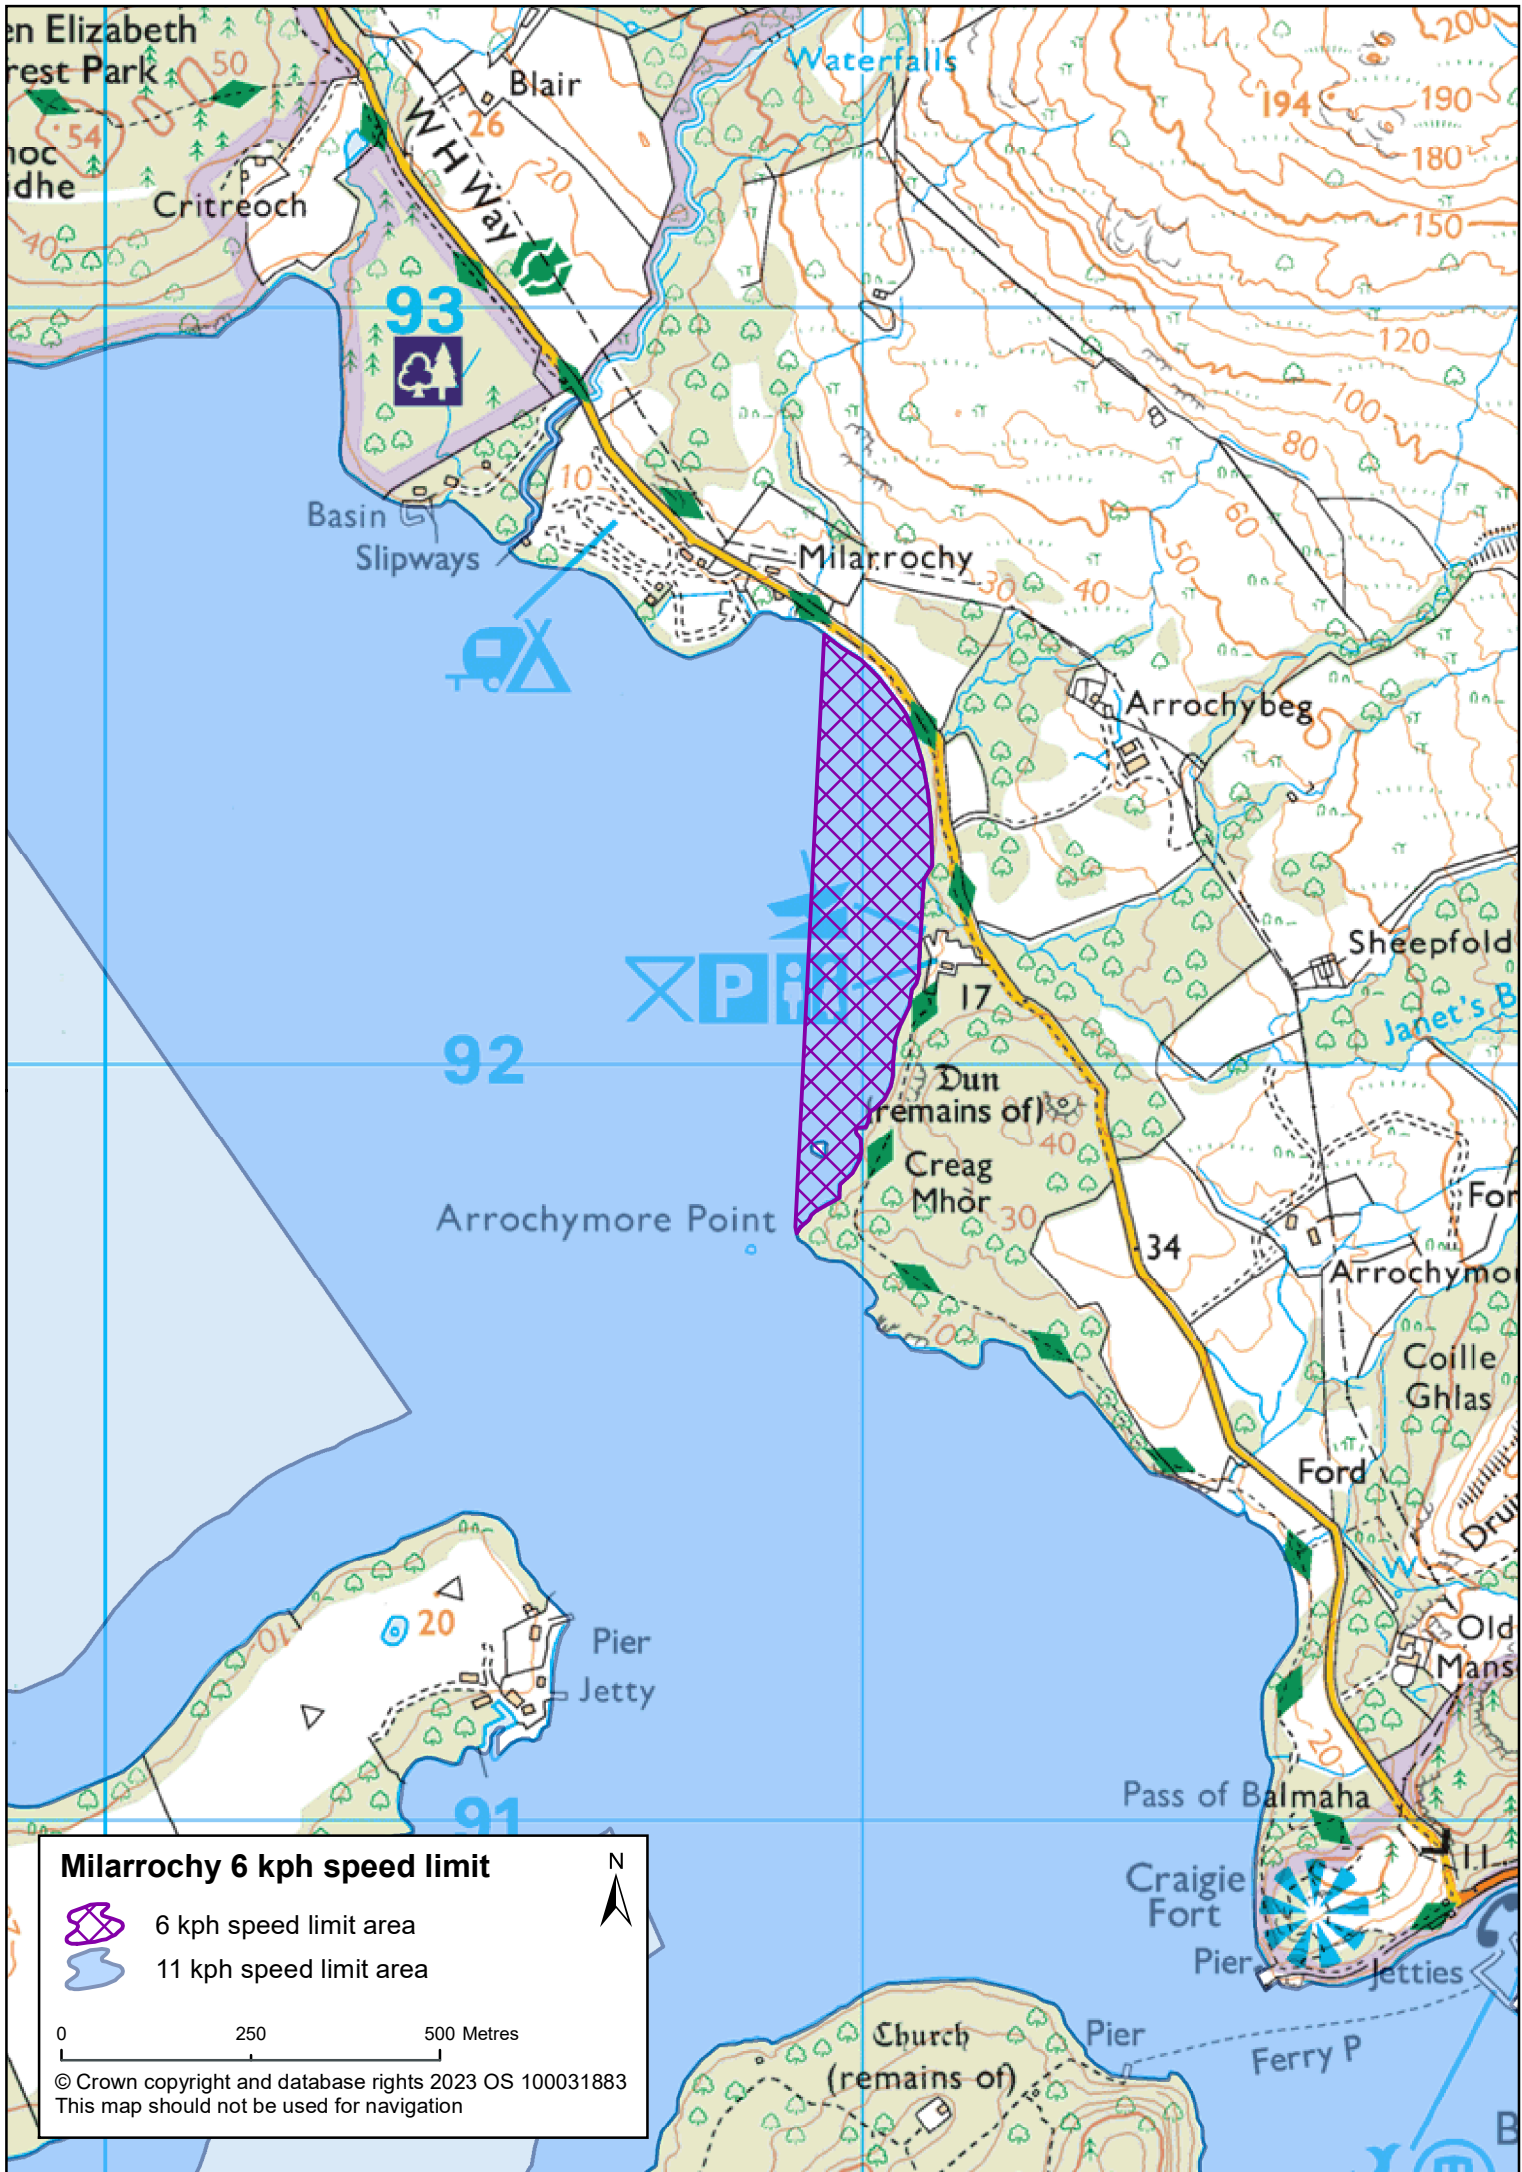

-  6 kph speed limit area
-  11 kph speed limit area

0 250 500 Metres

© Crown copyright and database rights 2023 OS 100031883
This map should not be used for navigation

Manse Bay 6 kph speed limit

-  6 kph speed limit area
-  11 kph speed limit area

0 250 500 Metres

© Crown copyright and database rights 2023 OS 100031883
 This map should not be used for navigation

National Nature Reserve

Milarrochy 6 kph speed limit

-  6 kph speed limit area
-  11 kph speed limit area

0 250 500 Metres

© Crown copyright and database rights 2023 OS 100031883
This map should not be used for navigation

Sallochy 6 kph speed limit

 6 kph speed limit area
 11 kph speed limit area

0 250 500 Metres

© Crown copyright and database rights 2023 OS 100031883
 This map should not be used for navigation