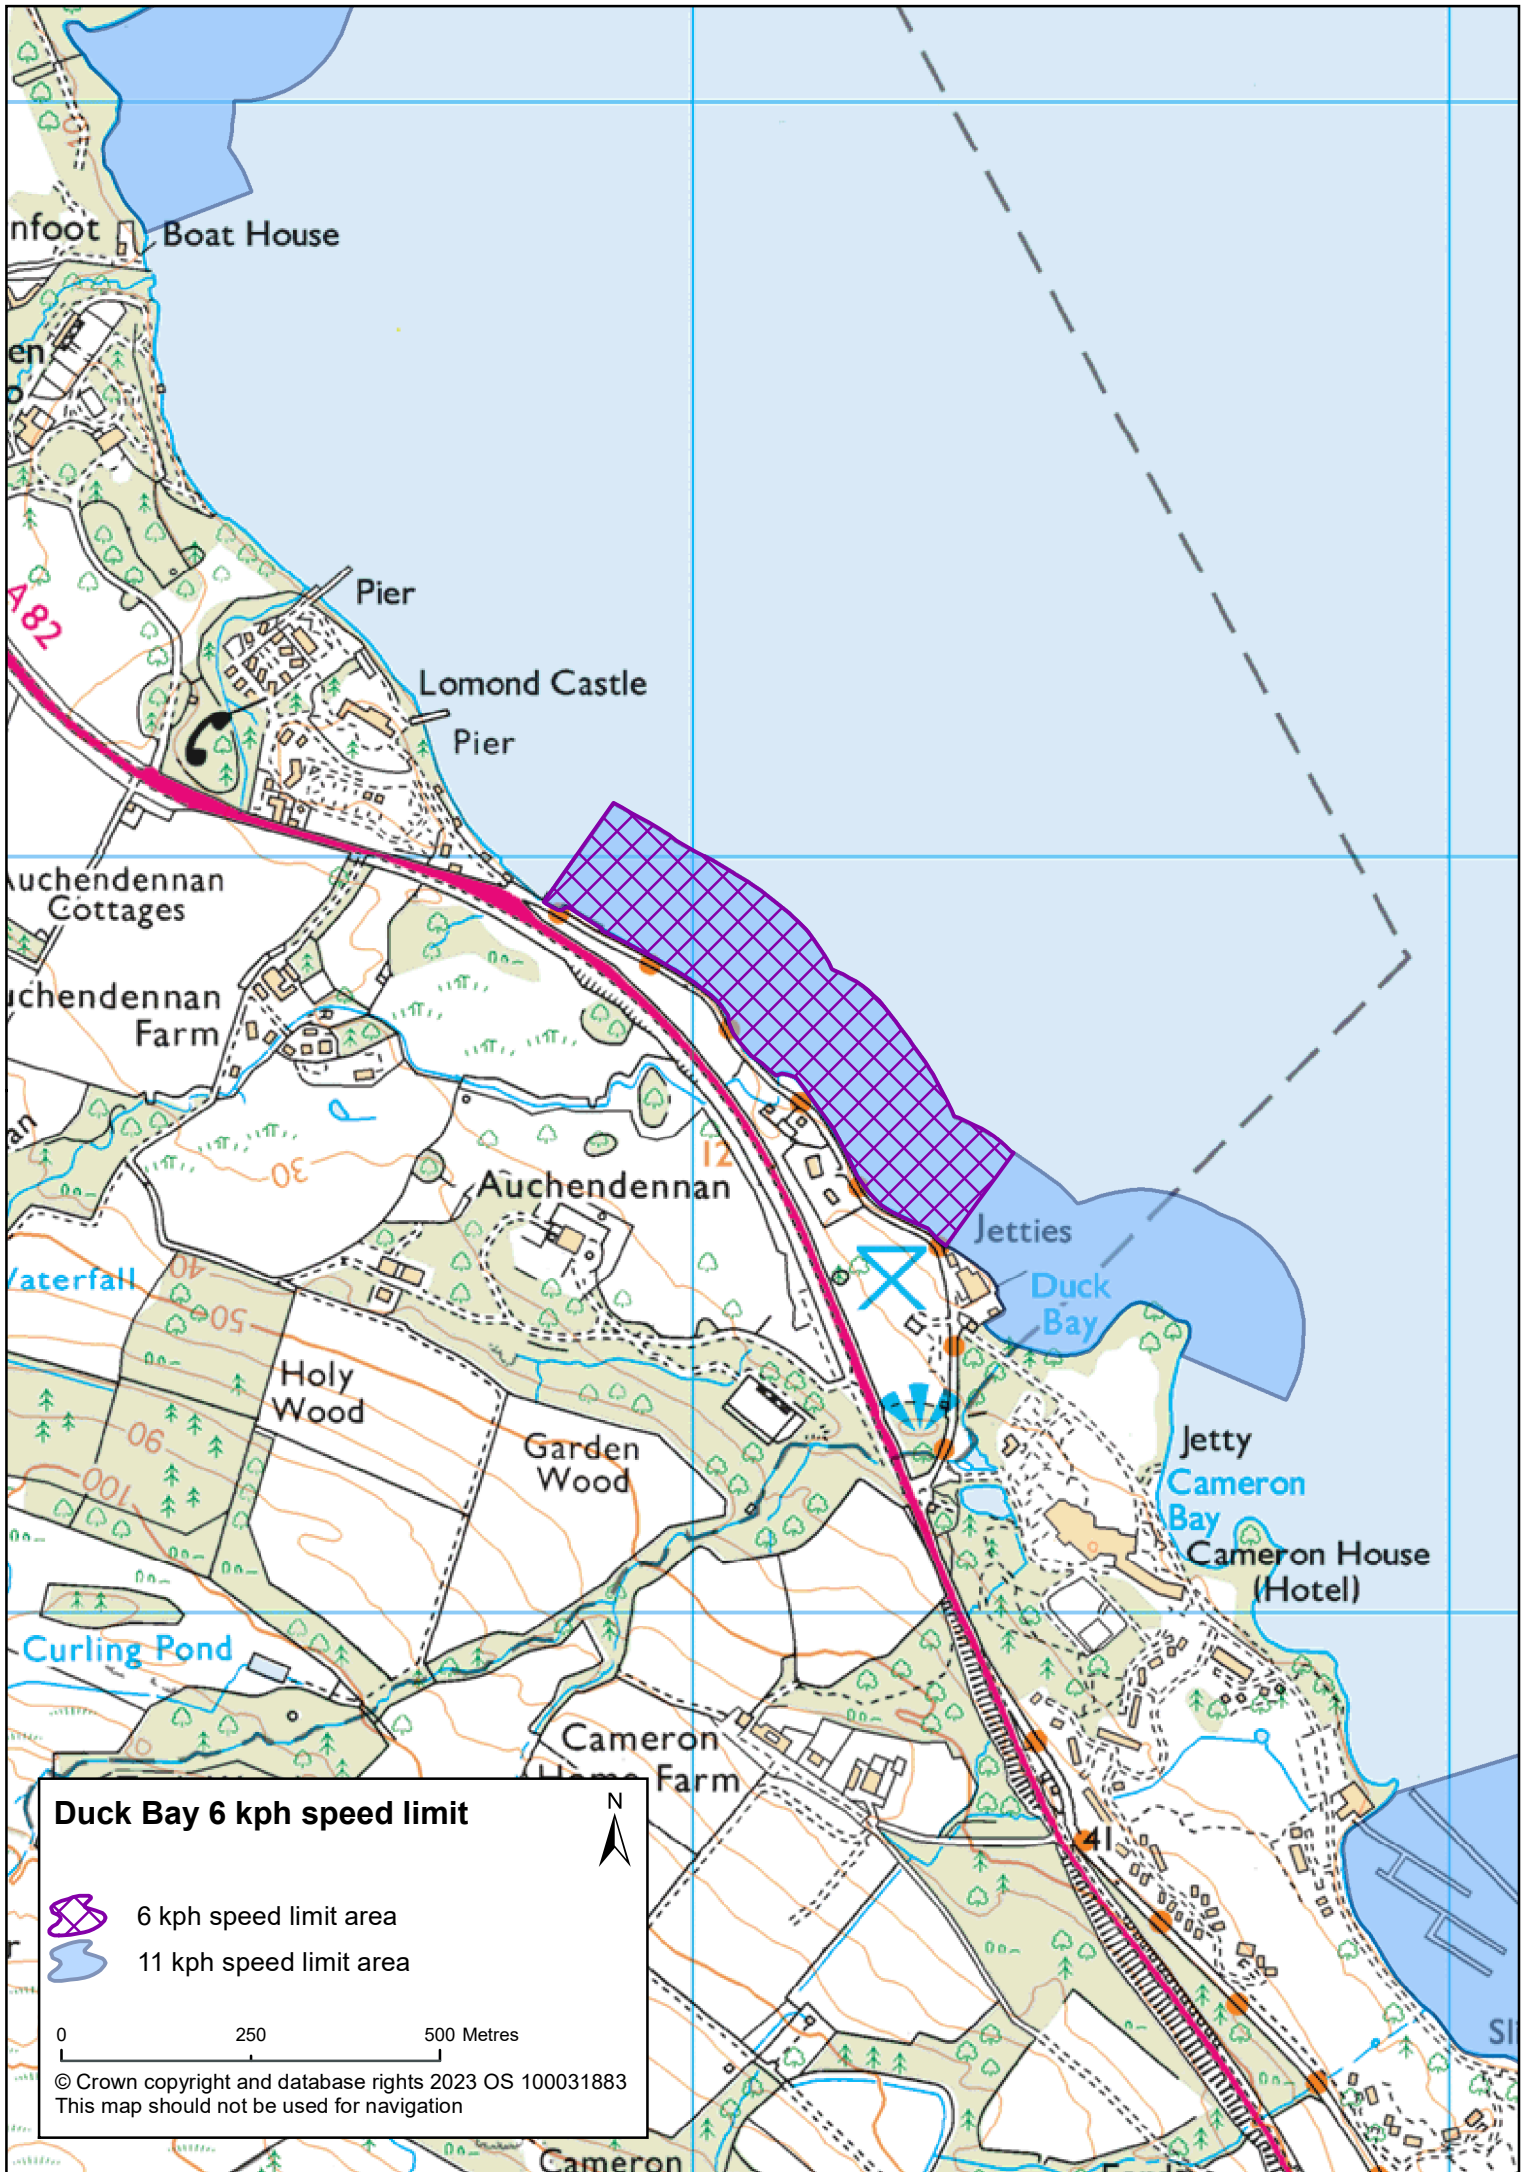

**Balloch Castle Country Park
6 kph speed limit**

-  6 kph speed limit area
-  11 kph speed limit area

0 250 500 Metres

© Crown copyright and database rights 2023 OS 100031883
This map should not be used for navigation

Duck Bay 6 kph speed limit

-  6 kph speed limit area
-  11 kph speed limit area

0 250 500 Metres

© Crown copyright and database rights 2023 OS 100031883
This map should not be used for navigation

Luss 6 kph speed limit

-  6 kph speed limit area
-  11 kph speed limit area

0 250 500 Metres

© Crown copyright and database rights 2023 OS 100031883
This map should not be used for navigation

Manse Bay 6 kph speed limit

-  6 kph speed limit area
-  11 kph speed limit area

© Crown copyright and database rights 2023 OS 100031883
 This map should not be used for navigation