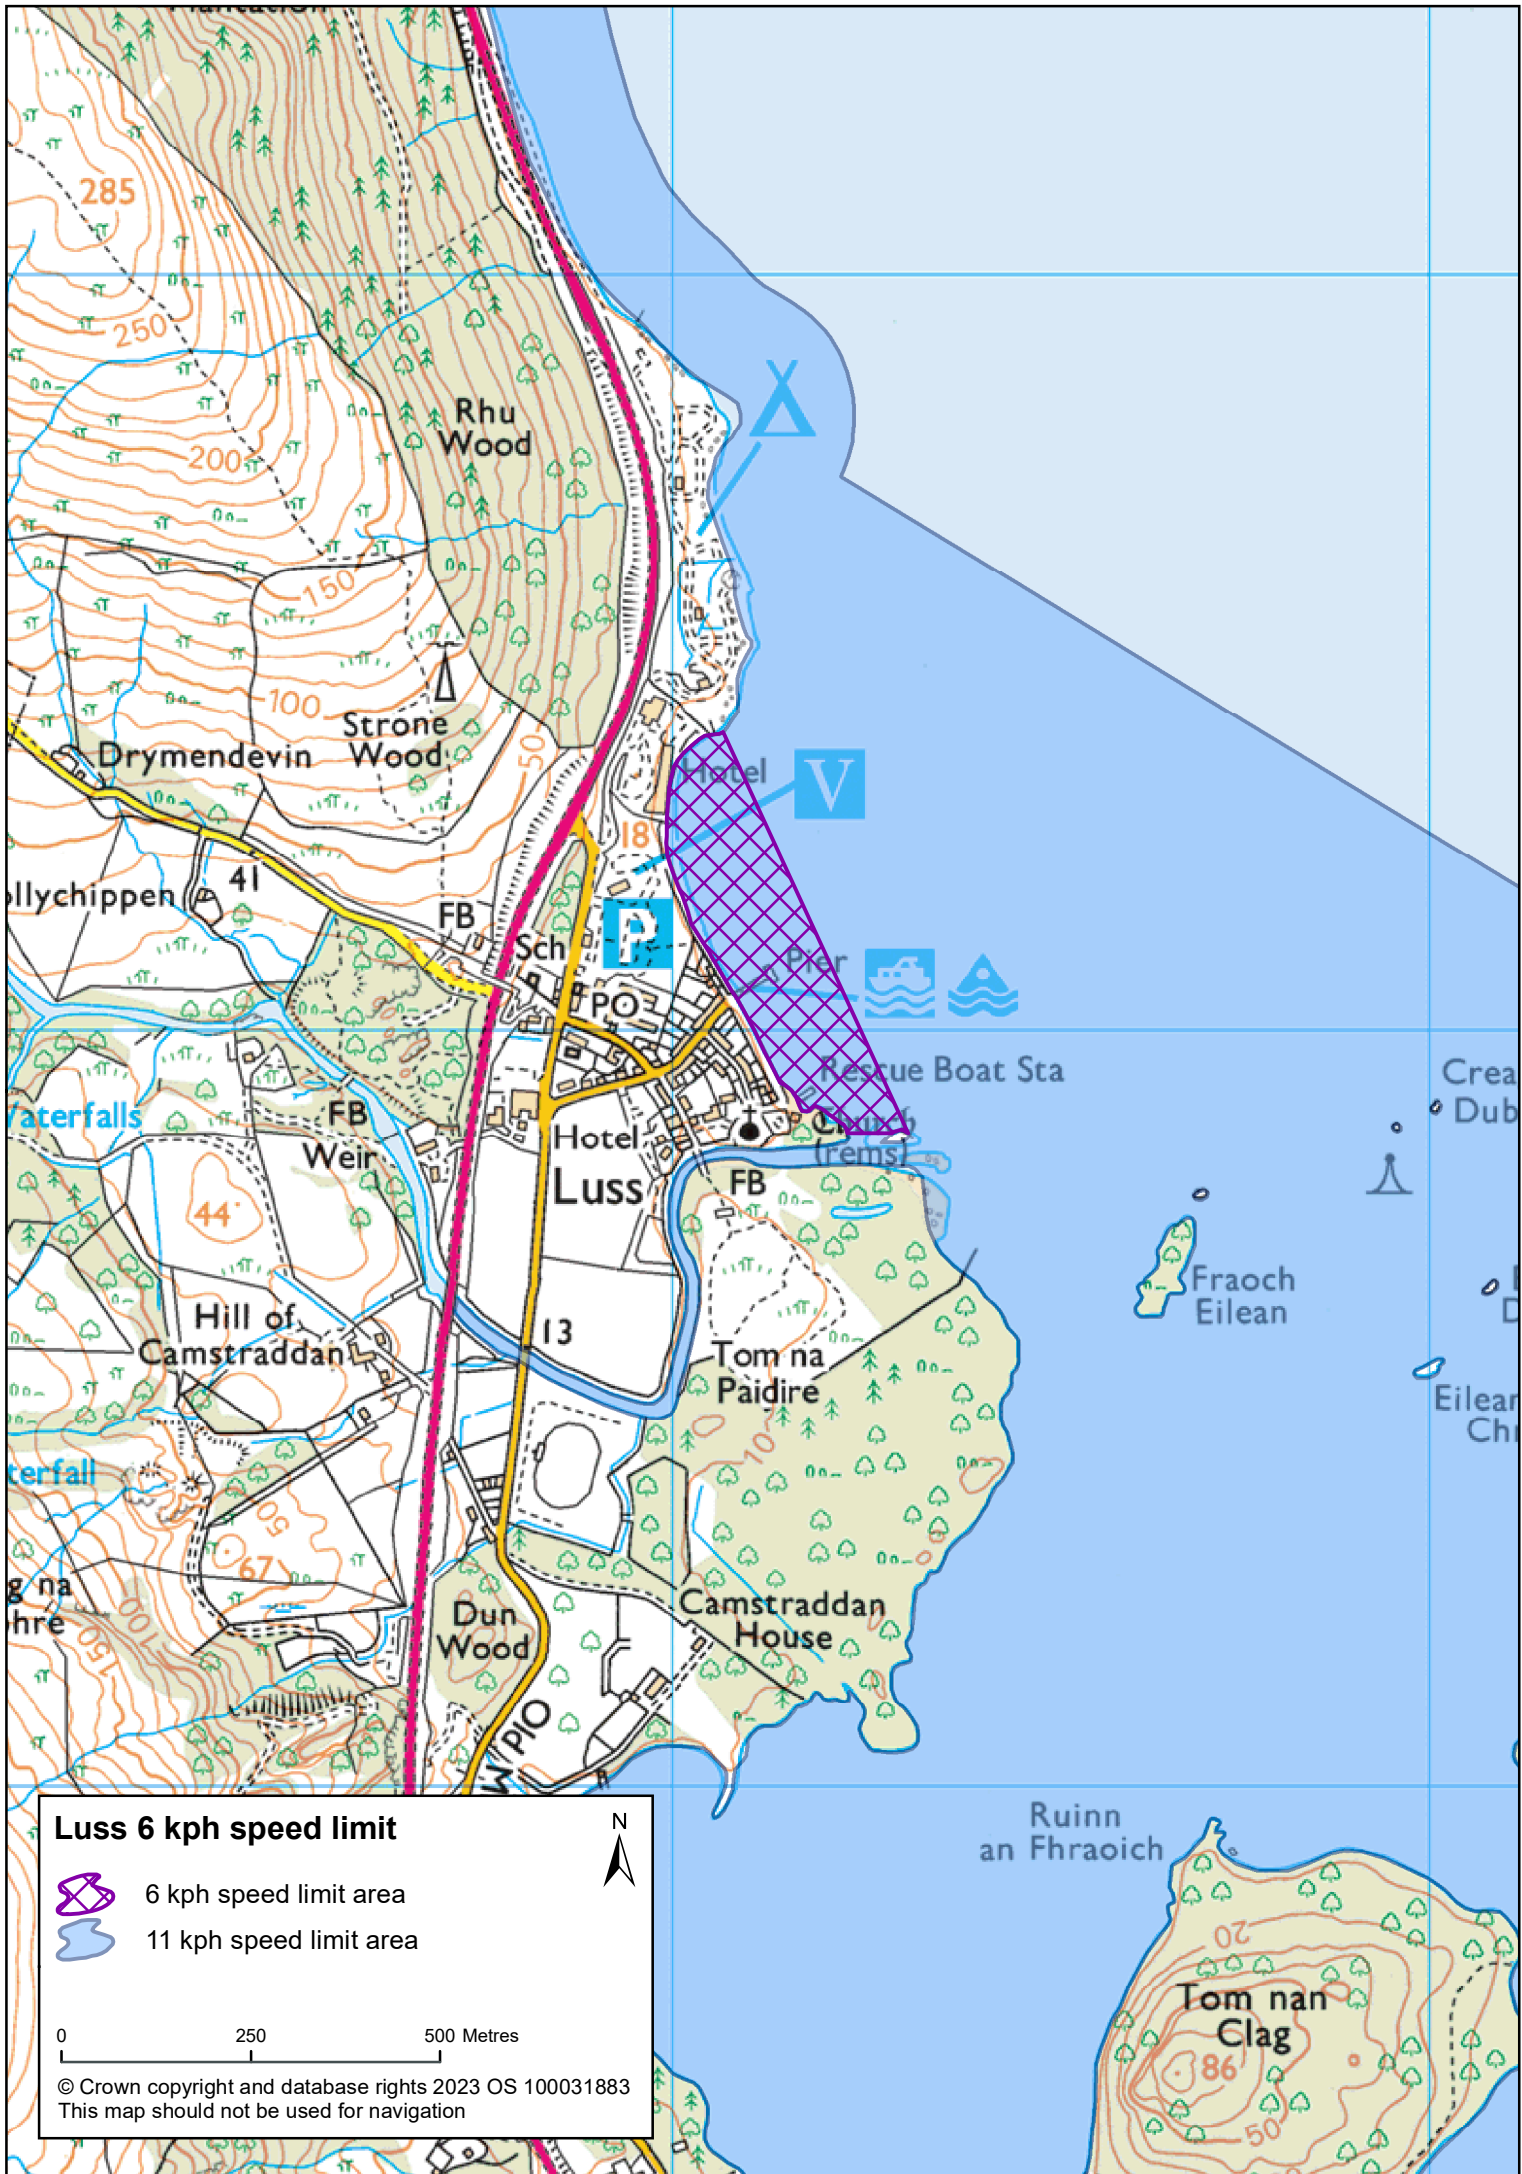

Duck Bay 6 kph speed limit

-  6 kph speed limit area
-  11 kph speed limit area

0 250 500 Metres

© Crown copyright and database rights 2023 OS 100031883
This map should not be used for navigation

Luss 6 kph speed limit

-  6 kph speed limit area
-  11 kph speed limit area

0 250 500 Metres

© Crown copyright and database rights 2023 OS 100031883
This map should not be used for navigation

Manse Bay 6 kph speed limit

-  6 kph speed limit area
-  11 kph speed limit area

0 250 500 Metres

© Crown copyright and database rights 2023 OS 100031883
 This map should not be used for navigation

National Nature Reserve

Milarrochy 6 kph speed limit

-  6 kph speed limit area
-  11 kph speed limit area

© Crown copyright and database rights 2023 OS 100031883
 This map should not be used for navigation